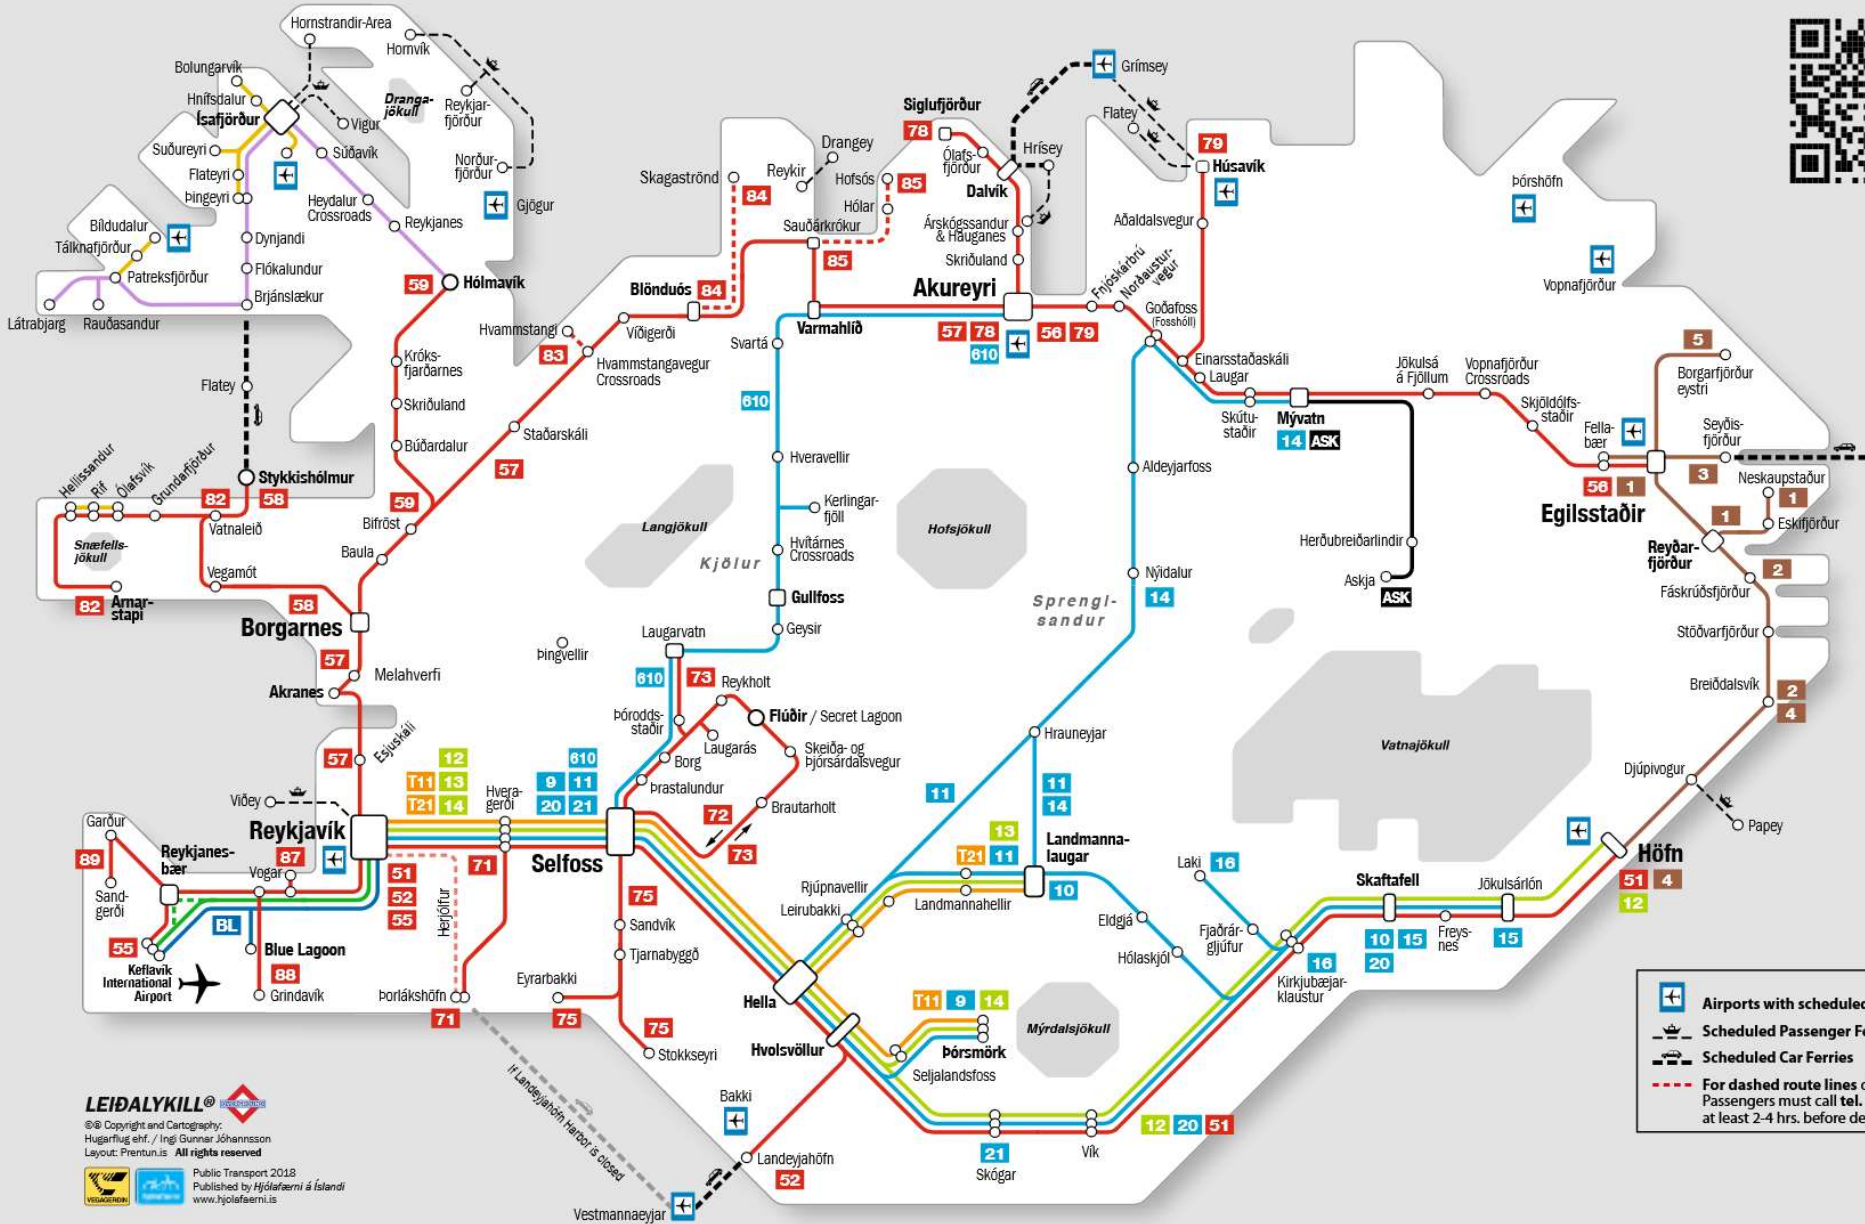

SMRYLL LINE to Tórshavn (Faroe Islands) and Hirtshals (Denmark)

- Airports with scheduled flights
- Scheduled Passenger Ferries
- Scheduled Car Ferries
- For dashed route lines of STRÆTÓ, Passengers must call tel. 540 2700 at least 2-4 hrs. before departure.

LEIDALYKILL

© Copyright and Cartography:
Hugafurð ehf. / Ingi Gunnar Jóhannsson
Layout: Prentun.is All rights reserved

Public Transport 2018
Published by Hjólafermi á Íslandi
www.hjolafermi.is